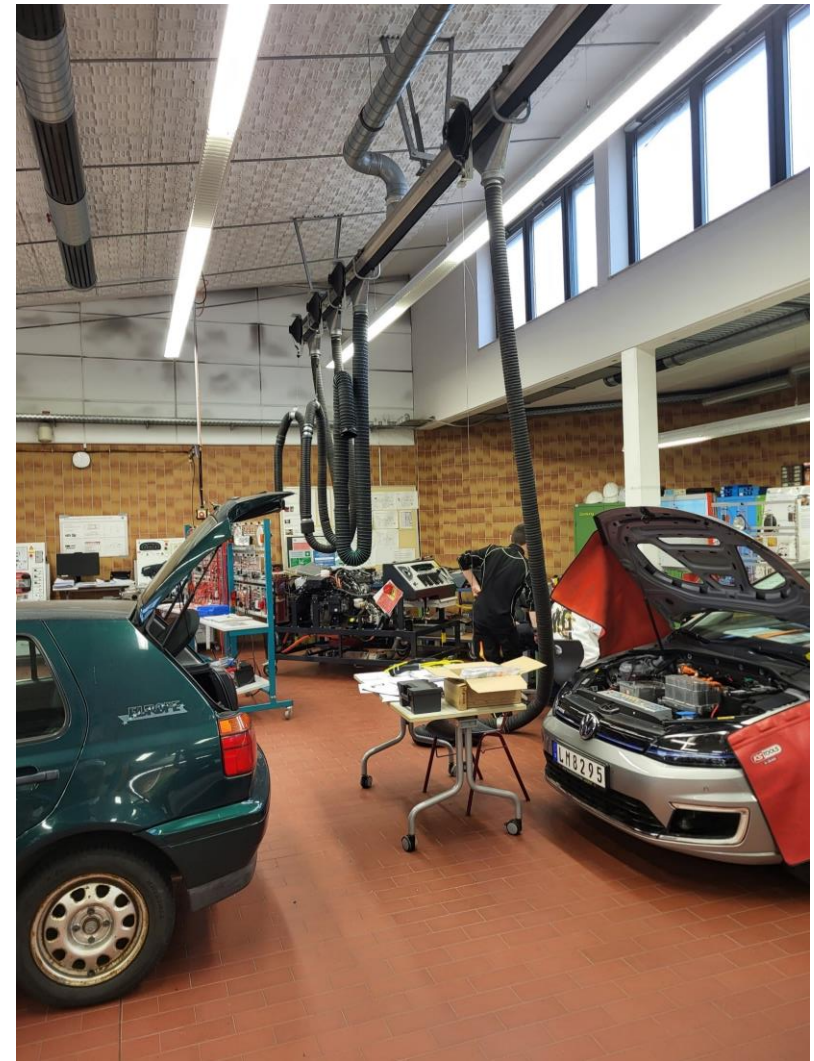

Co-funded by
the European Union

Co-funded by
the European Union

ŠOLSKI  CENTER
ŠKOFJA LOKA

SREDNJA ŠOLA ZA STROJNIŠTVO

ŠOLSKI CENTER

ŠKOFJA LOKA

SREDNJA ŠOLA ZA STROJNIŠTVO

Co-funded by
the European Union