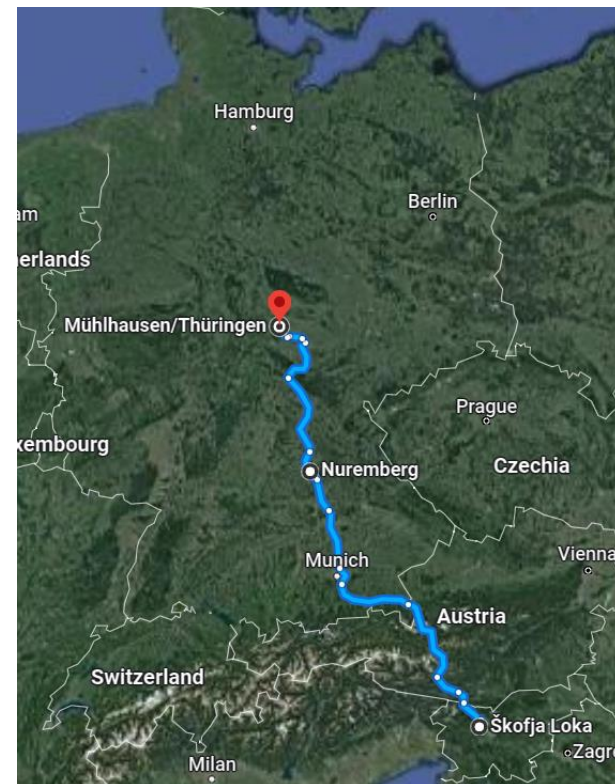

Co-funded by
the European Union

ŠOLSKI  CENTER

ŠKOFJA LOKA

SREDNJA ŠOLA ZA STROJNIŠTVO

ŠKOFJA LOKA

- Population: cca. 12.000
- Elevation: 351m
- Founded in 973 (second oldest town)

Co-funded by
the European Union

ŠOLSKI  CENTER

ŠKOFJA LOKA

SREDNJA ŠOLA ZA STROJNIŠTVO

Our journey from Škofja Loka to Mühlhausen Germany

via A10

9 hr 18 min

9 hr 18 min without traffic

847 km